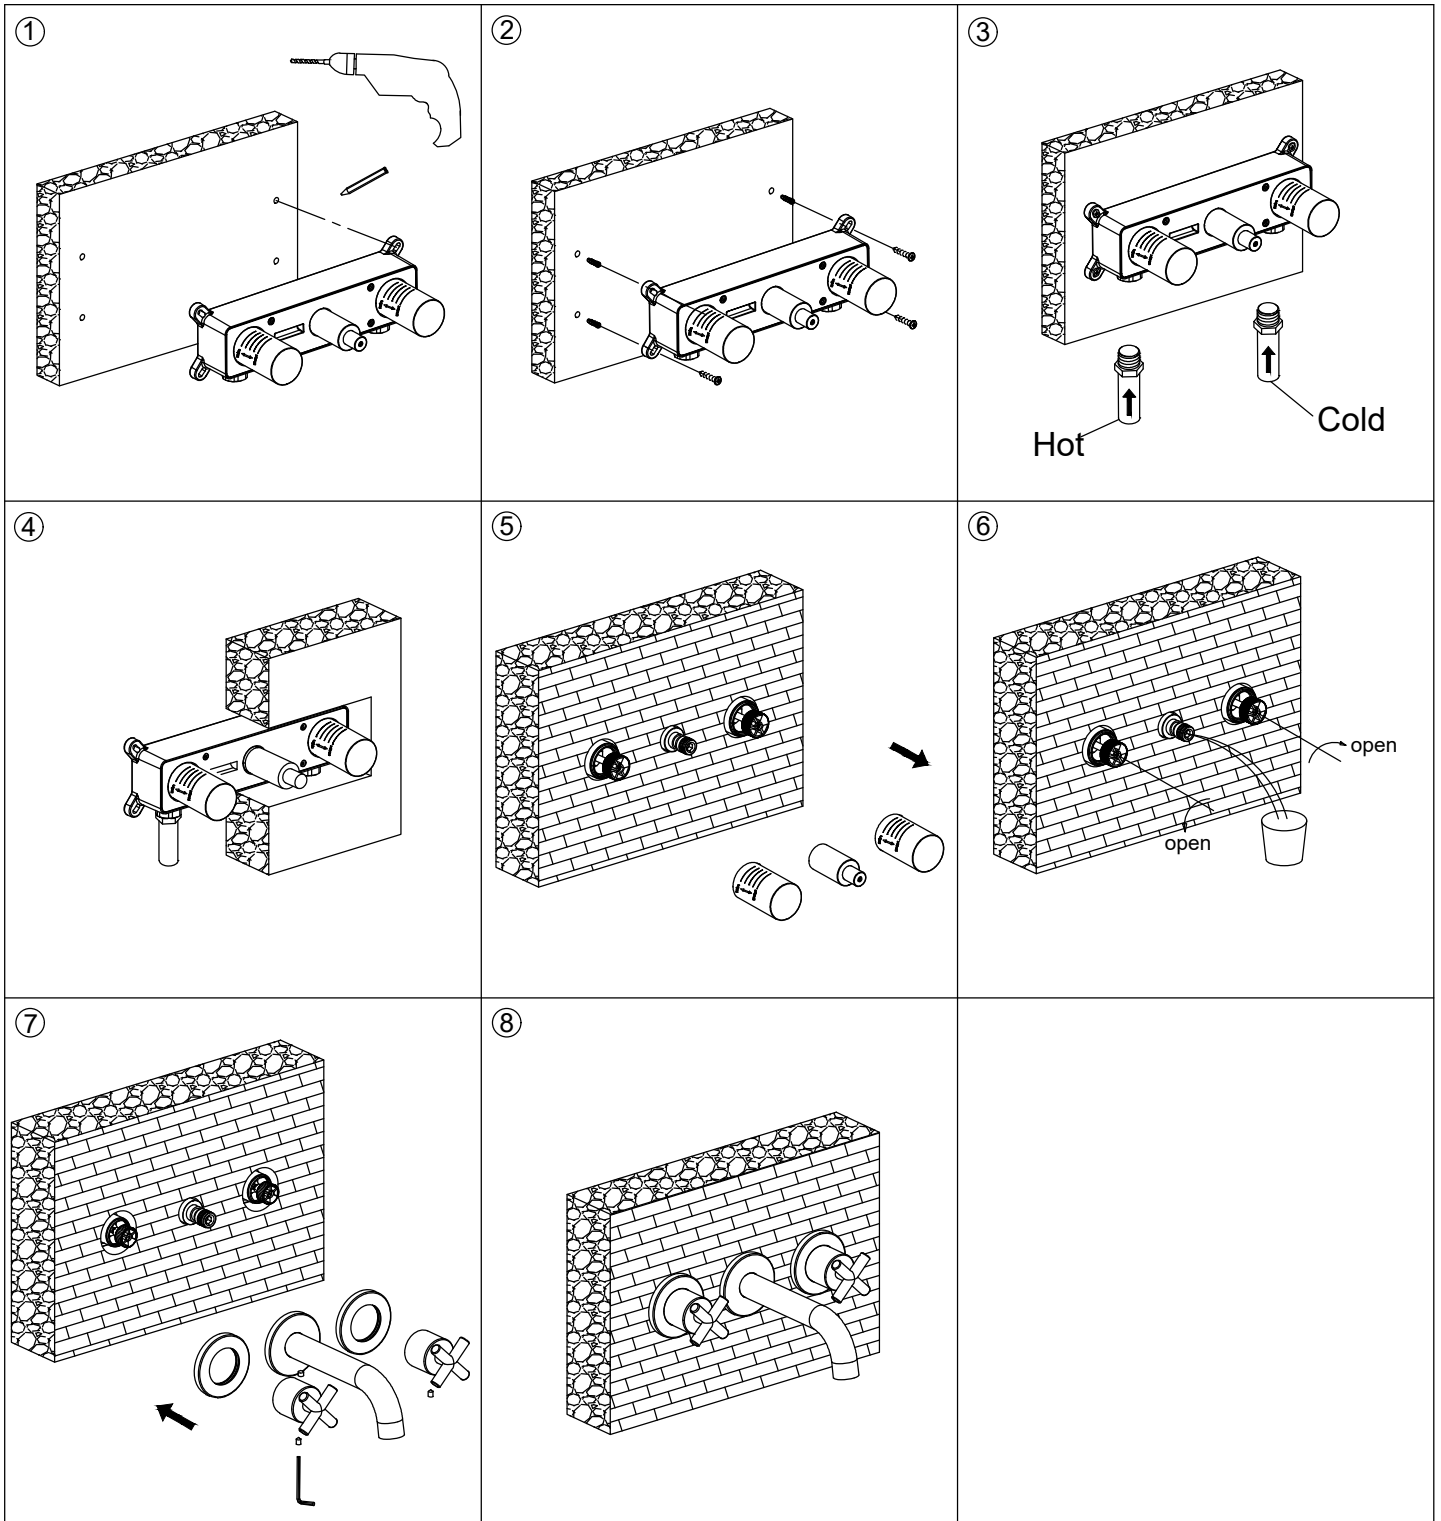

Two handle basin mixer with easy-installation box

Art NO:IB14

Installation

Technical drawing

EN-General Cleaning Instructions

To clean your brassware product, we recommend Cleaning with warm soapy water only and polish with a clean, soft dry cloth regularly.
 To remove limescale deposit, clean with washing liquid and a soft brush and polish with soft dry cloth.
 DO NOT use any corrosive or abrasive cleaning products or materials.