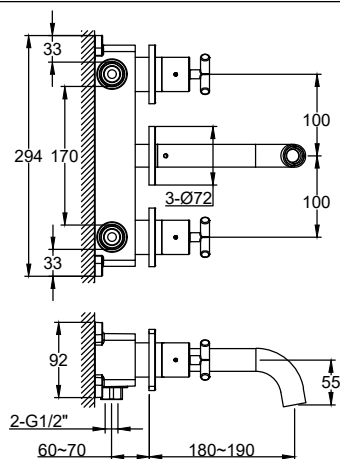

Two handle basin mixer with easy-installation box

Art NO:IB14

Installation

Technical drawing

EN-General Cleaning Instructions

To clean your brassware product, we recommend Cleaning with warm soapy water only and polish with a clean, soft dry cloth regularly.
 To remove limescale deposit, clean with washing liquid and a soft brush and polish with soft dry cloth.
 DO NOT use any corrosive or abrasive cleaning products or materials.